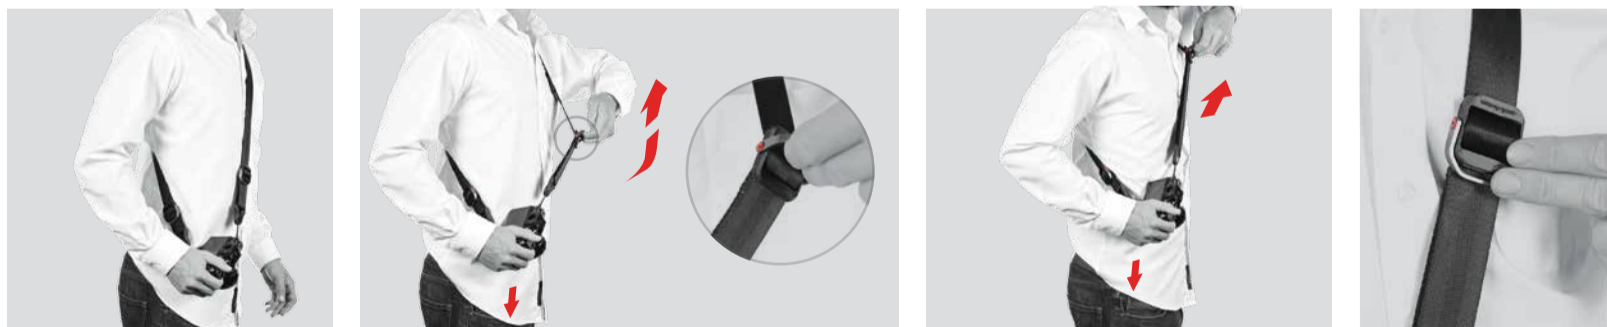

QUICK SETUP GUIDE

Anchor™ attachment to camera lug

Anchor™ attachment to tripod plate

Anchor™ usage tips

SlideLITE™ configurations

SlideLITE™ adjustment: front

SlideLITE™ adjustment: back