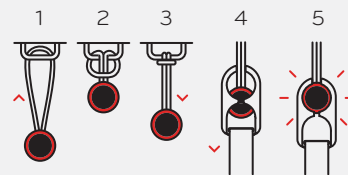

cuff

camera wrist strap
dragonne pour appareil photo
カメラリストストラップ

ultralight wrist strap for on-demand drop protection

fits in **any** pocket, kit, or bag

wear loose or quickly cinch
tight for **extra security**

stores as bracelet
with magnetic clasp

11.5 in
29 cm max

5 in
12 cm min

anchor link system is universal,
quick connecting, and adaptable

rated to
200+ lbs
90+ kg
of force

works with peak design
capture clip
sold separately

pkdsn.com/cuff

welcome to the
peak design ecosystem

anchor attachment

**replace if red inner core
becomes visible!**

adjuster locks open for
easy on and off

position magnet to wrist size
for comfortable bracelet fit