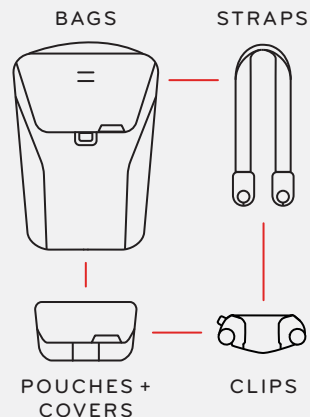

cuff

camera wrist strap
dragonne pour appareil photo
カメラリストストラップ

ultralight wrist strap for on-demand drop protection

fits in **any** pocket, kit, or bag

wear loose or quickly cinch
tight for **extra security**

stores as bracelet
with magnetic clasp

11.5 in
29 cm max

5 in
12 cm min

anchor link system is universal,
quick connecting, and adaptable

rated to
200+ lbs
90+ kg
of force

works with peak design
capture clip
sold separately

pkdsn.com/cuff

welcome to the
peak design ecosystem

anchor attachment

**replace if red inner core
becomes visible!**

adjuster locks open for
easy on and off

position magnet to wrist size
for comfortable bracelet fit