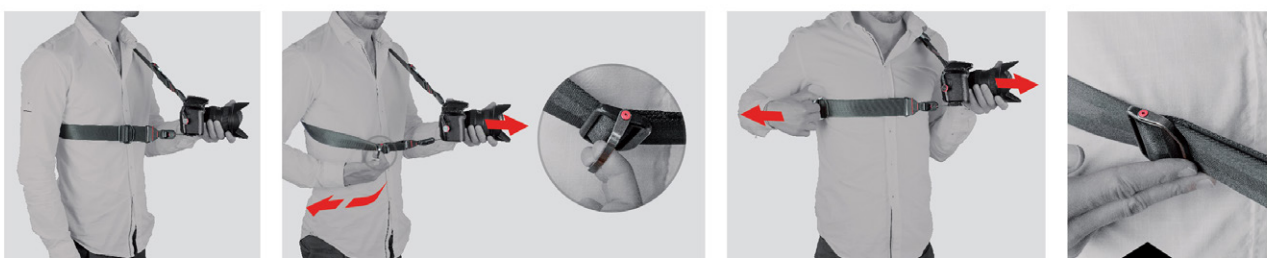

QUICK SETUP GUIDE

slide™
camera sling strap

Slide™ configurations

Slide™ adjustment: front

Slide™ adjustment: back

For additional usage tips visit peakdesignltd.com/tips