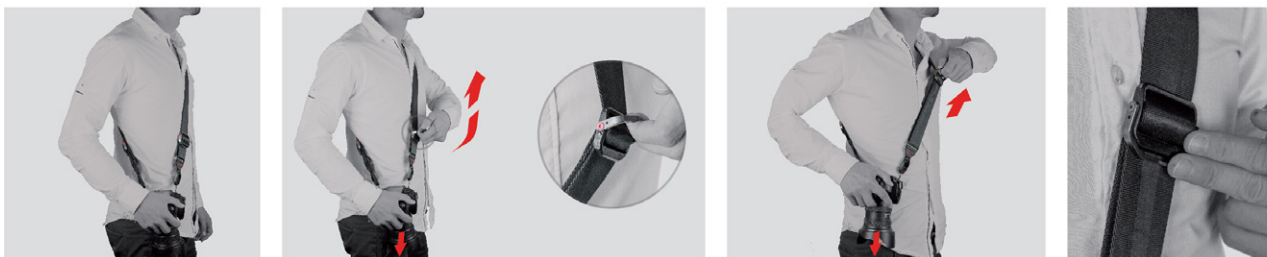

QUICK SETUP GUIDE

anchor link™
quick-connect system

Anchor™ attachment to camera lug

Anchor™ attachment to tripod plate

Anchor™ usage tips

For more information

peakdesignltd.com/tips

For additional usage tips visit peakdesignltd.com/tips

QUICK SETUP GUIDE

slide™
camera sling strap

Slide™ configurations

Slide™ adjustment: front

Slide™ adjustment: back

For additional usage tips visit peakdesignltd.com/tips